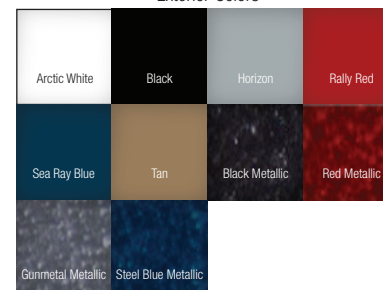

Exterior Colors

EVERY MOMENT PERFECTLY CRAFTED