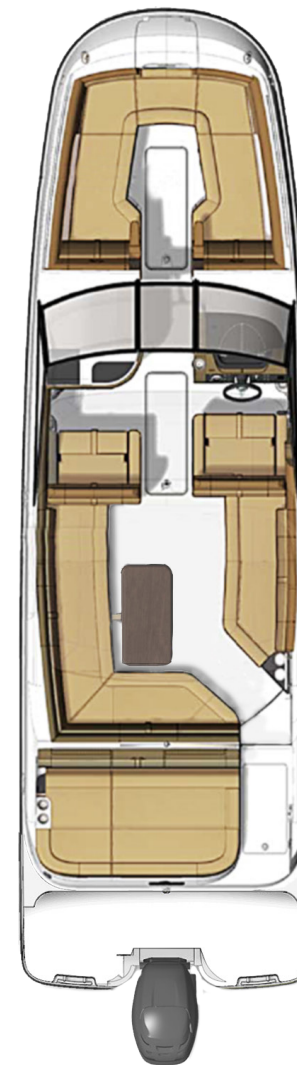

ADDITIONAL OPTIONS

- Active Trim by Mercury Marine w/ Digital Dash 9" Option
- Active Trim by Mercury Marine w/ Digital Dash 12" Option
- Air Compressor For Water Toys
- Blue or White LED Lighting Package
- C E Option Group
- Cockpit Coolbox
- Docking Lights
- Fender Clip System - Quick Connect
- Flagpole w/ Base & US Flag
- Gray Water System
- Hydraulic Trim Tabs
- Macerator w/ Seacock Interlock System
- On Board Battery Charger - 120v/60 To 12v
- On Board Battery Charger - 220v/50 To 12v
- Premium PTM Ski Mirror
- Pump-out Head
- Stainless Steel Anchor -(Only Available W/ Windlass Option)
- Swivel Wakeboard Racks
- Thru Hull Under Water Lights
- Tower Speakers (Includes 2 Fusion 8.8" Signature Series Can Speakers & 1400W Amp) (Only Available w/ Tower & Stereo Upgrade Options)
- VacuFlush Head System w/ Direct Overboard Discharge (Int'l)
- VacuFlush Head System w/ Holding Tank
- Wet Bar w/ Integral Sink & Faucet
- Windlass - Rope/Chain w/ Galvanized Anchor

TRAILER OPTIONS

- Trailer, Tandem Axle w/ Bunks & Tandem Axle Disc Brakes (Galvanized)
- Trailer, Tandem Axle w/ Bunks & Tandem Axle Disc Brakes (Painted)
- Trailer, Tandem Axle w/ Rollers & Tandem Axle Disc Brakes (Galvanized)
- Trailer, Tandem Axle w/ Rollers & Tandem Axle Disc Brakes (Painted)

Standard Seating Plan